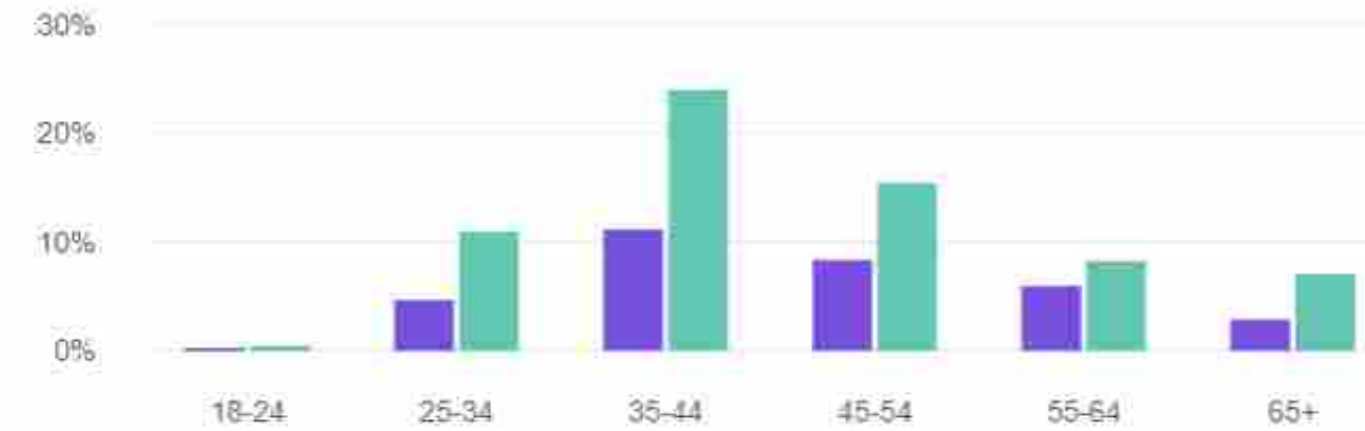

Page overview

Discovery

 Post reach	4,157
 Post engagement	1,434
 New Page followers	16

Interactions

 Reactions	306
 Comments	55
 Shares	17
 Photo views	411
 Link clicks	32

Audience

Age and gender

Men 33.50%
Women 66.50%

20 May

16 May

19 May

Gender of your followers

61.9%
Women ●

38%
● Men

Top locations of your followers

Towns/Cities