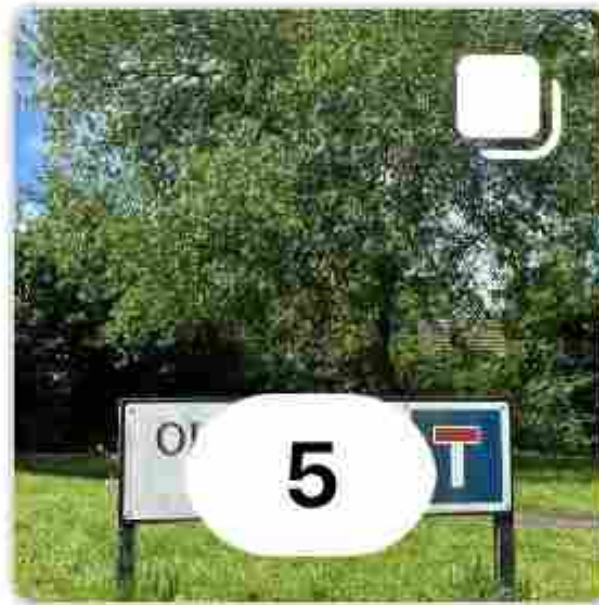

Page overview

Discovery

 Post reach	4,157
 Post engagement	1,434
 New Page followers	16

Interactions

 Reactions	306
 Comments	55
 Shares	17
 Photo views	411
 Link clicks	32

Audience

Age and gender

Men 33.50%
Women 66.50%

Location

Towns/cities

Countries

Swindon	666
Wroughton	8
London	7
Bangalore, Karnataka, India	4
Highworth	3

New followers

Top posts

Based on likes

26 May

20 May

16 May

19 May

Gender of your followers

61.9%
Women ●

38%
● Men

Top locations of your followers

Towns/Cities