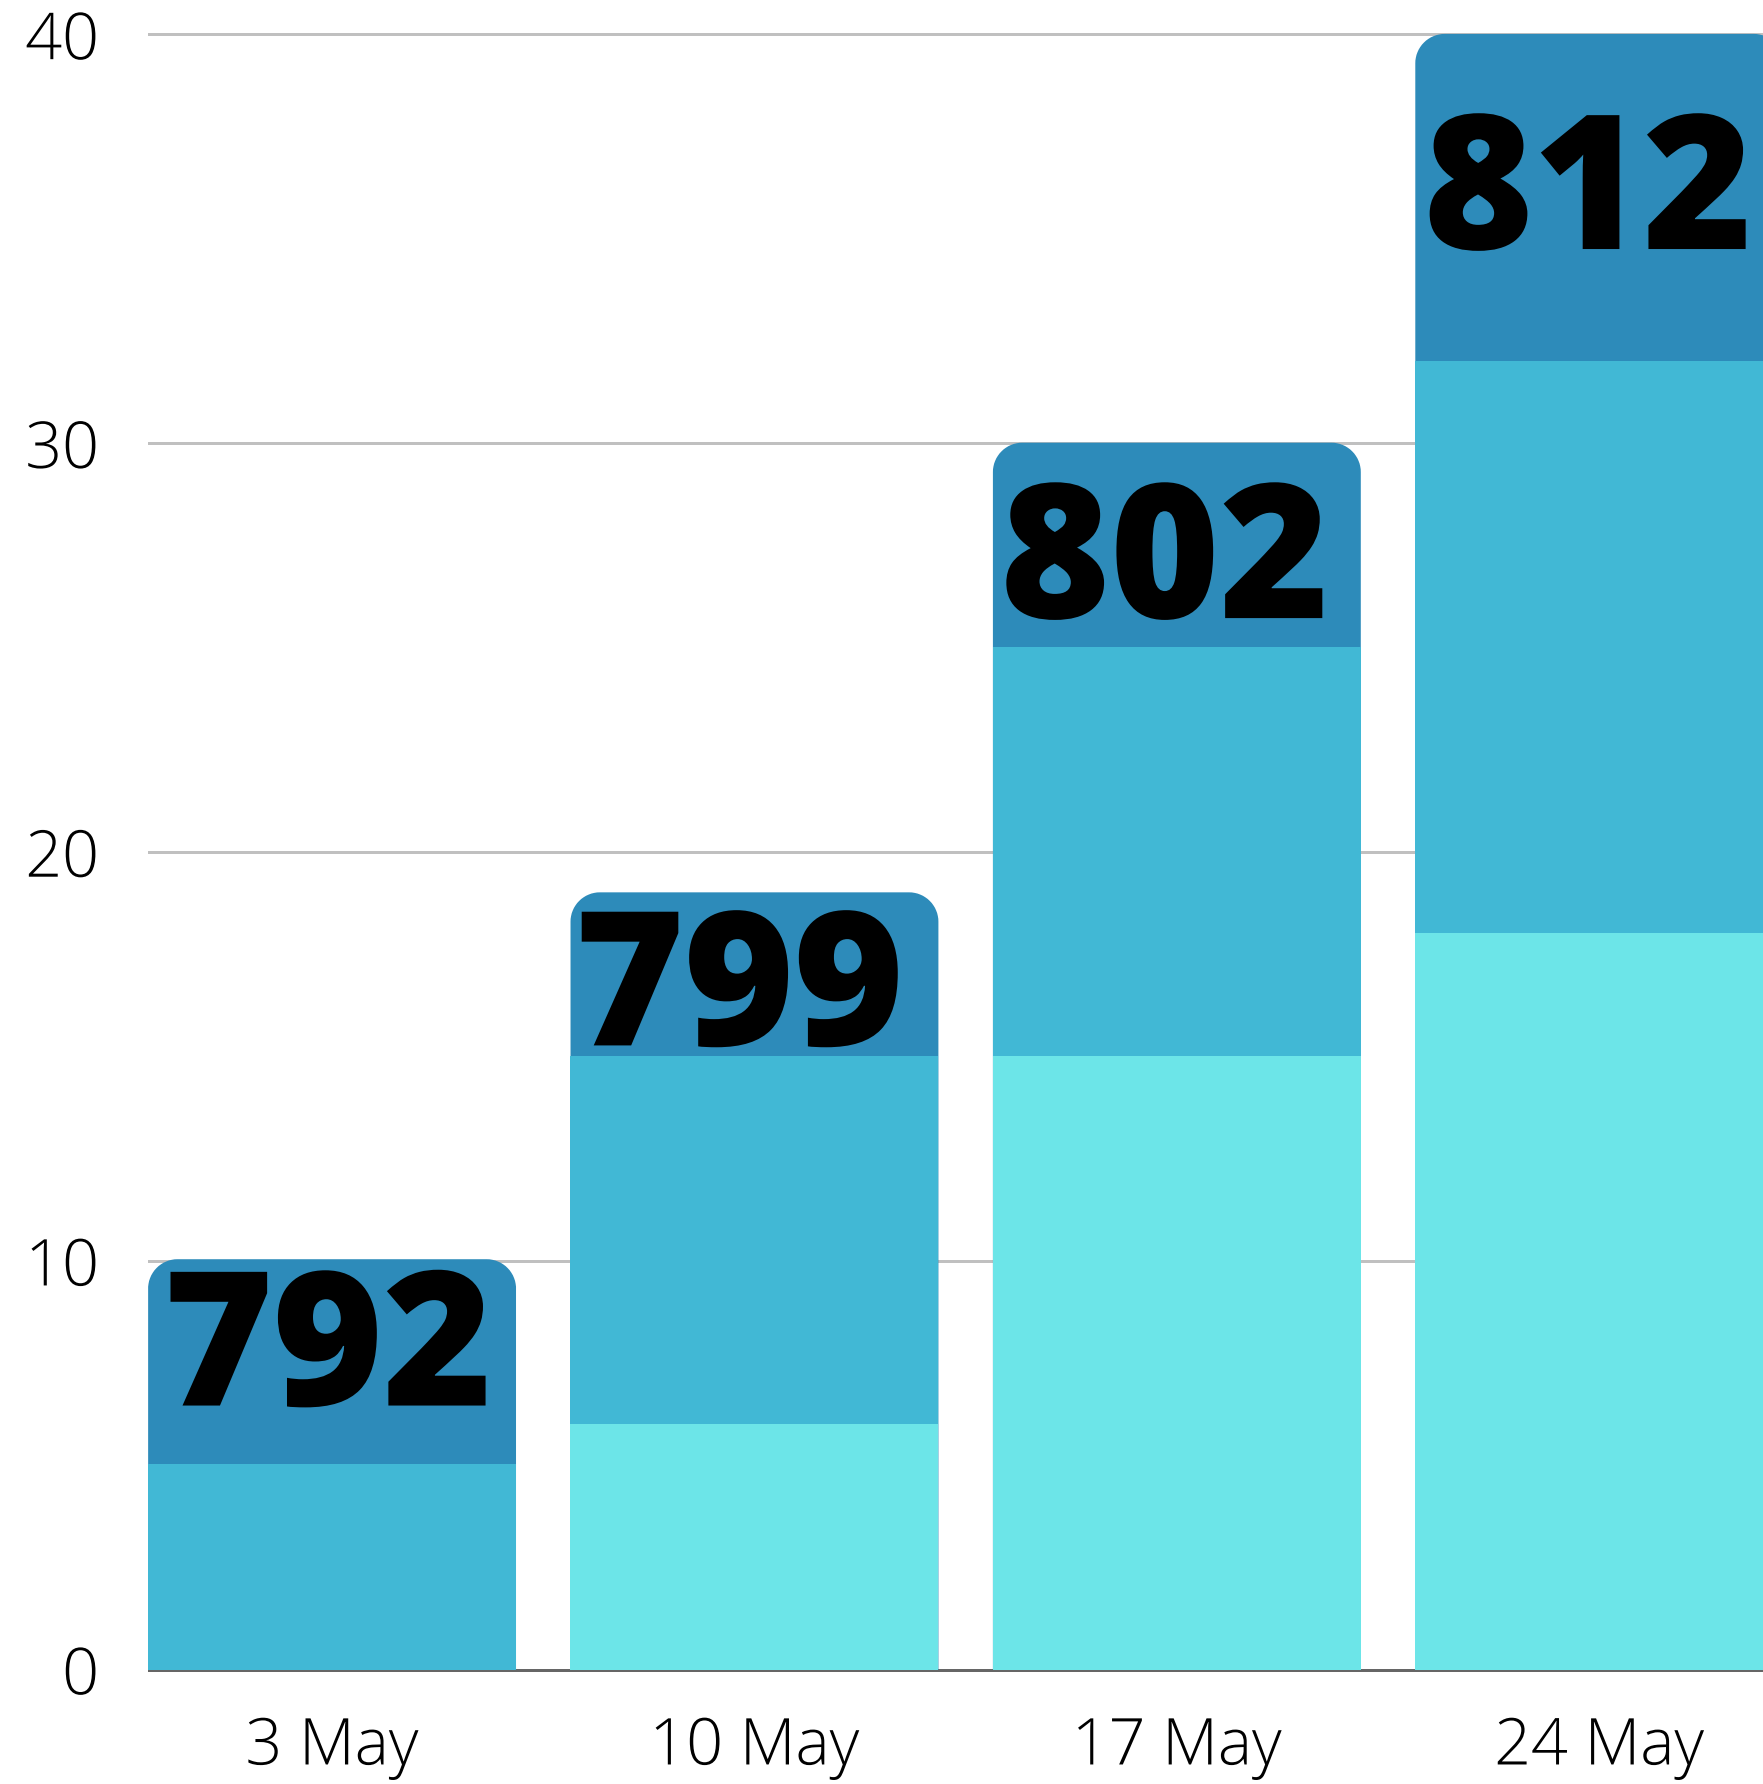

Page overview

Discovery

 Post reach	4,157
 Post engagement	1,434
 New Page followers	16

Interactions

 Reactions	306
 Comments	55
 Shares	17
 Photo views	411
 Link clicks	32

Audience

Age and gender

Men 33.50%
Women 66.50%

Location

Towns/cities

Countries

Swindon	666
Wroughton	8
London	7
Bangalore, Karnataka, India	4
Highworth	3

New followers

Top posts

Based on likes

26 May

20 May

16 May

19 May

Gender of your followers

61.9%
Women ●

38%
● Men

Top locations of your followers

Towns/Cities

1.3%

Marlborough

0.9%

256

Followers

+6.2% vs 30 Apr

738

Accounts reached