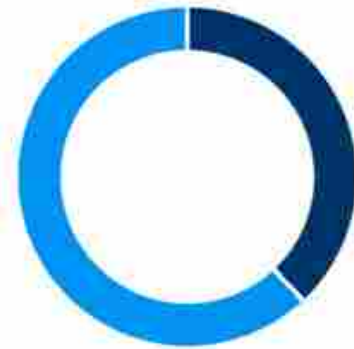

Page overview

Discovery

 Post reach	4,157
 Post engagement	1,434
 New Page followers	16

Interactions

 Reactions	306
 Comments	55
 Shares	17
 Photo views	411
 Link clicks	32

Audience

Age and gender

Men 33.50%
Women 66.50%

Location

Towns/cities

Countries

Swindon	666
Wroughton	8
London	7
Bangalore, Karnataka, India	4
Highworth	3

New followers

Top posts

Based on likes

26 May

20 May

16 May

19 May

Gender of your followers

61.9%
Women ●

38%
● Men

Top locations of your followers

Towns/Cities