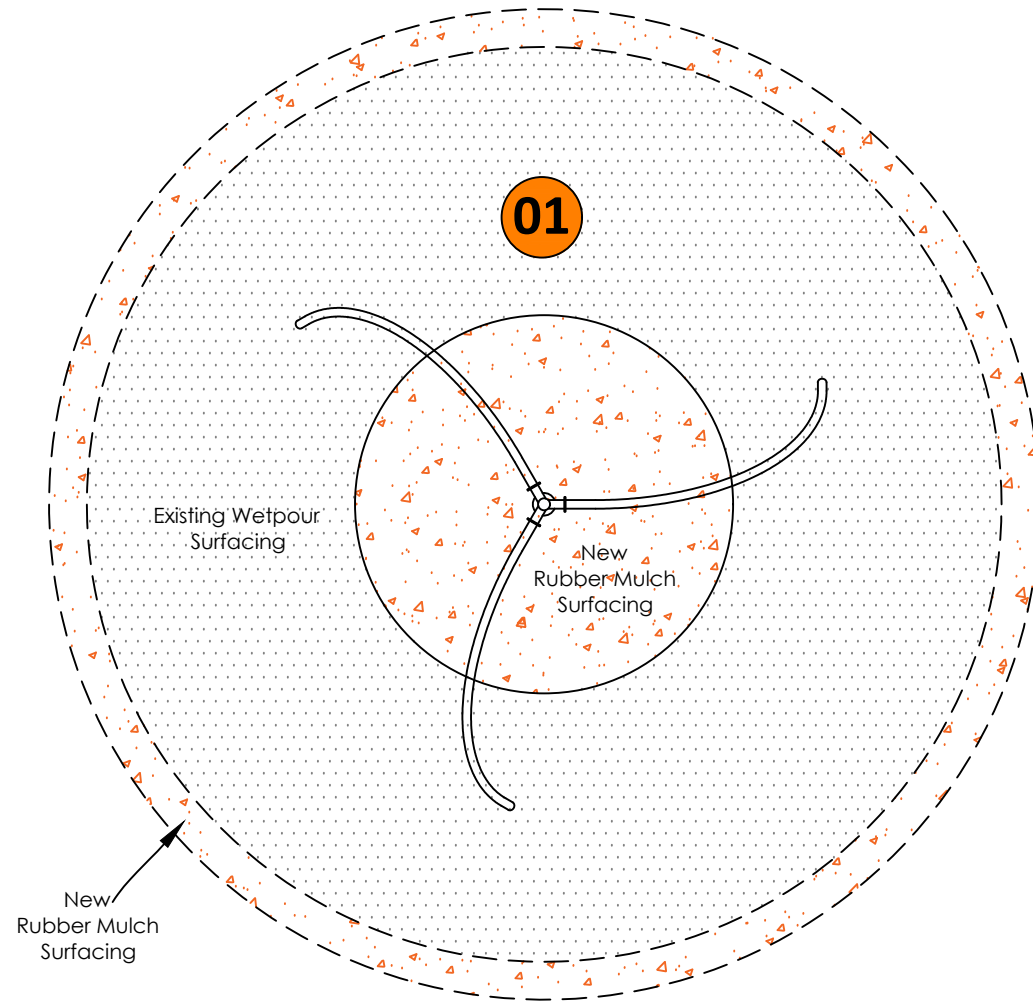

West Swindon Parish Council

Claypits Junior Play Area

Existing Wetpour Area

Existing Bark Area

Equipment List

No.	Description
01	Single Point Swing
02	Mission: Covert Junior Multiplay Unit
03	2.4m High Swing with 2No. Flat Seats
04	Large Inclusive Dish Roundabout

Surfacing:

Existing Bark Area =
Bark Safety Surfacing (Existing)

Existing Wetpour Area =
Existing Wetpour perimeter and central area repaired with Rubber Mulch safety surfacing - Old timber perimeter removed and rubber mulch ramped down to existing tarmac level.

West Swindon Parish Council
Claypits Junior Play Area

DRAWING BY	TL	QUOTE NO.	9398
DATE	29/06/2018	ACCOUNT MANAGER	Stewart Andrews
SCALE	1 to 100 @ A3		

An exhilarating free form swing, on which up to five children can sit or stand. It can be used as a very dynamic piece of equipment or to give a more gentle motion for inclusive play for those less able. Also suitable for use by adults.

2.4m Swing with 2No. Flat Seats

One of our most inclusive products, our large dish roundabout can be used for very fast dynamic play.

The rocking and rotating motion with good body support and security given by the dish shape, makes our large dish roundabout accessible to all.