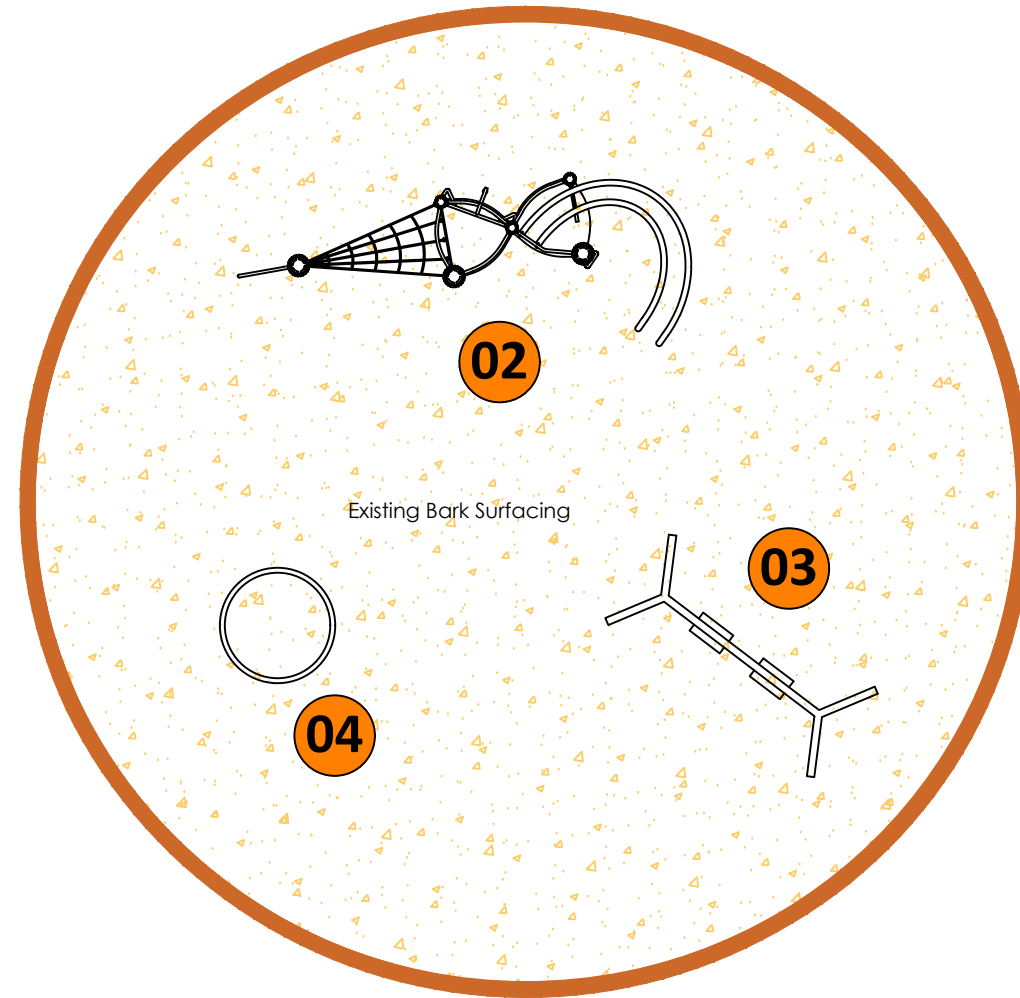

West Swindon Parish Council

Claypits Junior Play Area

Existing Wetpour Area

Existing Bark Area

Equipment List

No.	Description
01	Single Point Swing
02	Mission: Covert Junior Multiplay Unit
03	2.4m High Swing with 2No. Flat Seats
04	Large Inclusive Dish Roundabout

Surfacing:

Existing Bark Area =
Bark Safety Surfacing (Existing)

Existing Wetpour Area =
Existing Wetpour perimeter and central area repaired with Rubber Mulch safety surfacing - Old timber perimeter removed and rubber mulch ramped down to existing tarmac level.

2.4m Swing with 2No. Flat Seats

One of our most inclusive products, our large dish roundabout can be used for very fast dynamic play.

The rocking and rotating motion with good body support and security given by the dish shape, makes our large dish roundabout accessible to all.