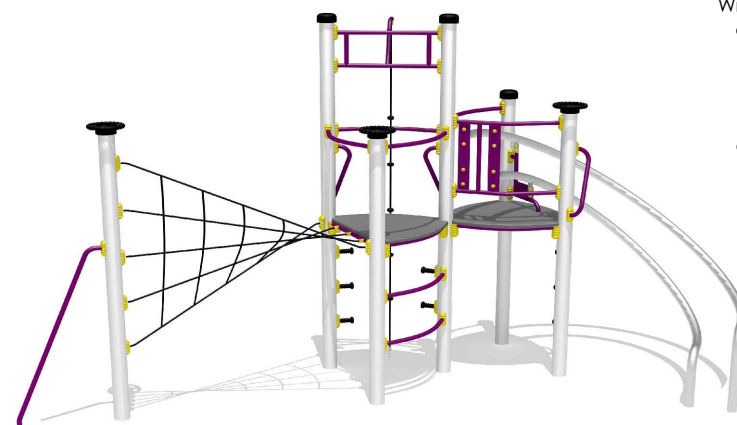

Surfacing:

Existing Bark Area =
Bark Safety Surfacing (Existing)

Existing Wetpour Area =
Existing Wetpour perimeter and central area repaired with Rubber Mulch safety surfacing - Old timber perimeter removed and rubber mulch ramped down to existing tarmac level.

West Swindon Parish Council
Claypits Junior Play Area

DRAWING BY	TL	QUOTE NO.	9398
DATE	29/06/2018	ACCOUNT MANAGER	Stewart Andrews
SCALE	1 to 100 @ A3		

An exhilarating free form swing, on which up to five children can sit or stand. It can be used as a very dynamic piece of equipment or to give a more gentle motion for inclusive play for those less able. Also suitable for use by adults.

With two opposing decks, one side is all about climbing and agility whilst the other is all about the thrill of the ride down the ergonomic slide bars. Crossing between the decks is challenging but there is always the easy option of using the foot holds if you just have to get up quickly for another slide.

2.4m Swing with 2No. Flat Seats

One of our most inclusive products, our large dish roundabout can be used for very fast dynamic play.

The rocking and rotating motion with good body support and security given by the dish shape, makes our large dish roundabout accessible to all.