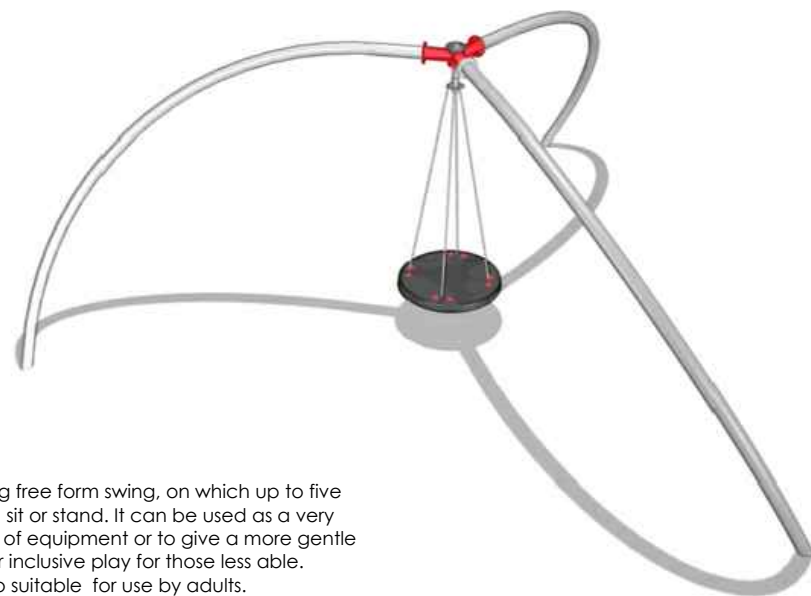

West Swindon Parish Council

Claypits Junior Play Area

Existing Wetpour Area

Existing Bark Area

Equipment List

No.	Description
01	Single Point Swing
02	Mission: Covert Junior Multiplay Unit
03	2.4m High Swing with 2No. Flat Seats
04	Large Inclusive Dish Roundabout

Surfacing:

Existing Bark Area =
Bark Safety Surfacing (Existing)

Existing Wetpour Area =
Existing Wetpour perimeter and central area repaired with Rubber Mulch safety surfacing - Old timber perimeter removed and rubber mulch ramped down to existing tarmac level.

West Swindon Parish Council
Claypits Junior Play Area

DRAWING BY	TL	QUOTE NO.	9398
DATE	29/06/2018	ACCOUNT MANAGER	Stewart Andrews
SCALE	1 to 100 @ A3		

An exhilarating free form swing, on which up to five children can sit or stand. It can be used as a very dynamic piece of equipment or to give a more gentle motion for inclusive play for those less able. Also suitable for use by adults.

2.4m Swing with 2No. Flat Seats

One of our most inclusive products, our large dish roundabout can be used for very fast dynamic play.

The rocking and rotating motion with good body support and security given by the dish shape, makes our large dish roundabout accessible to all.